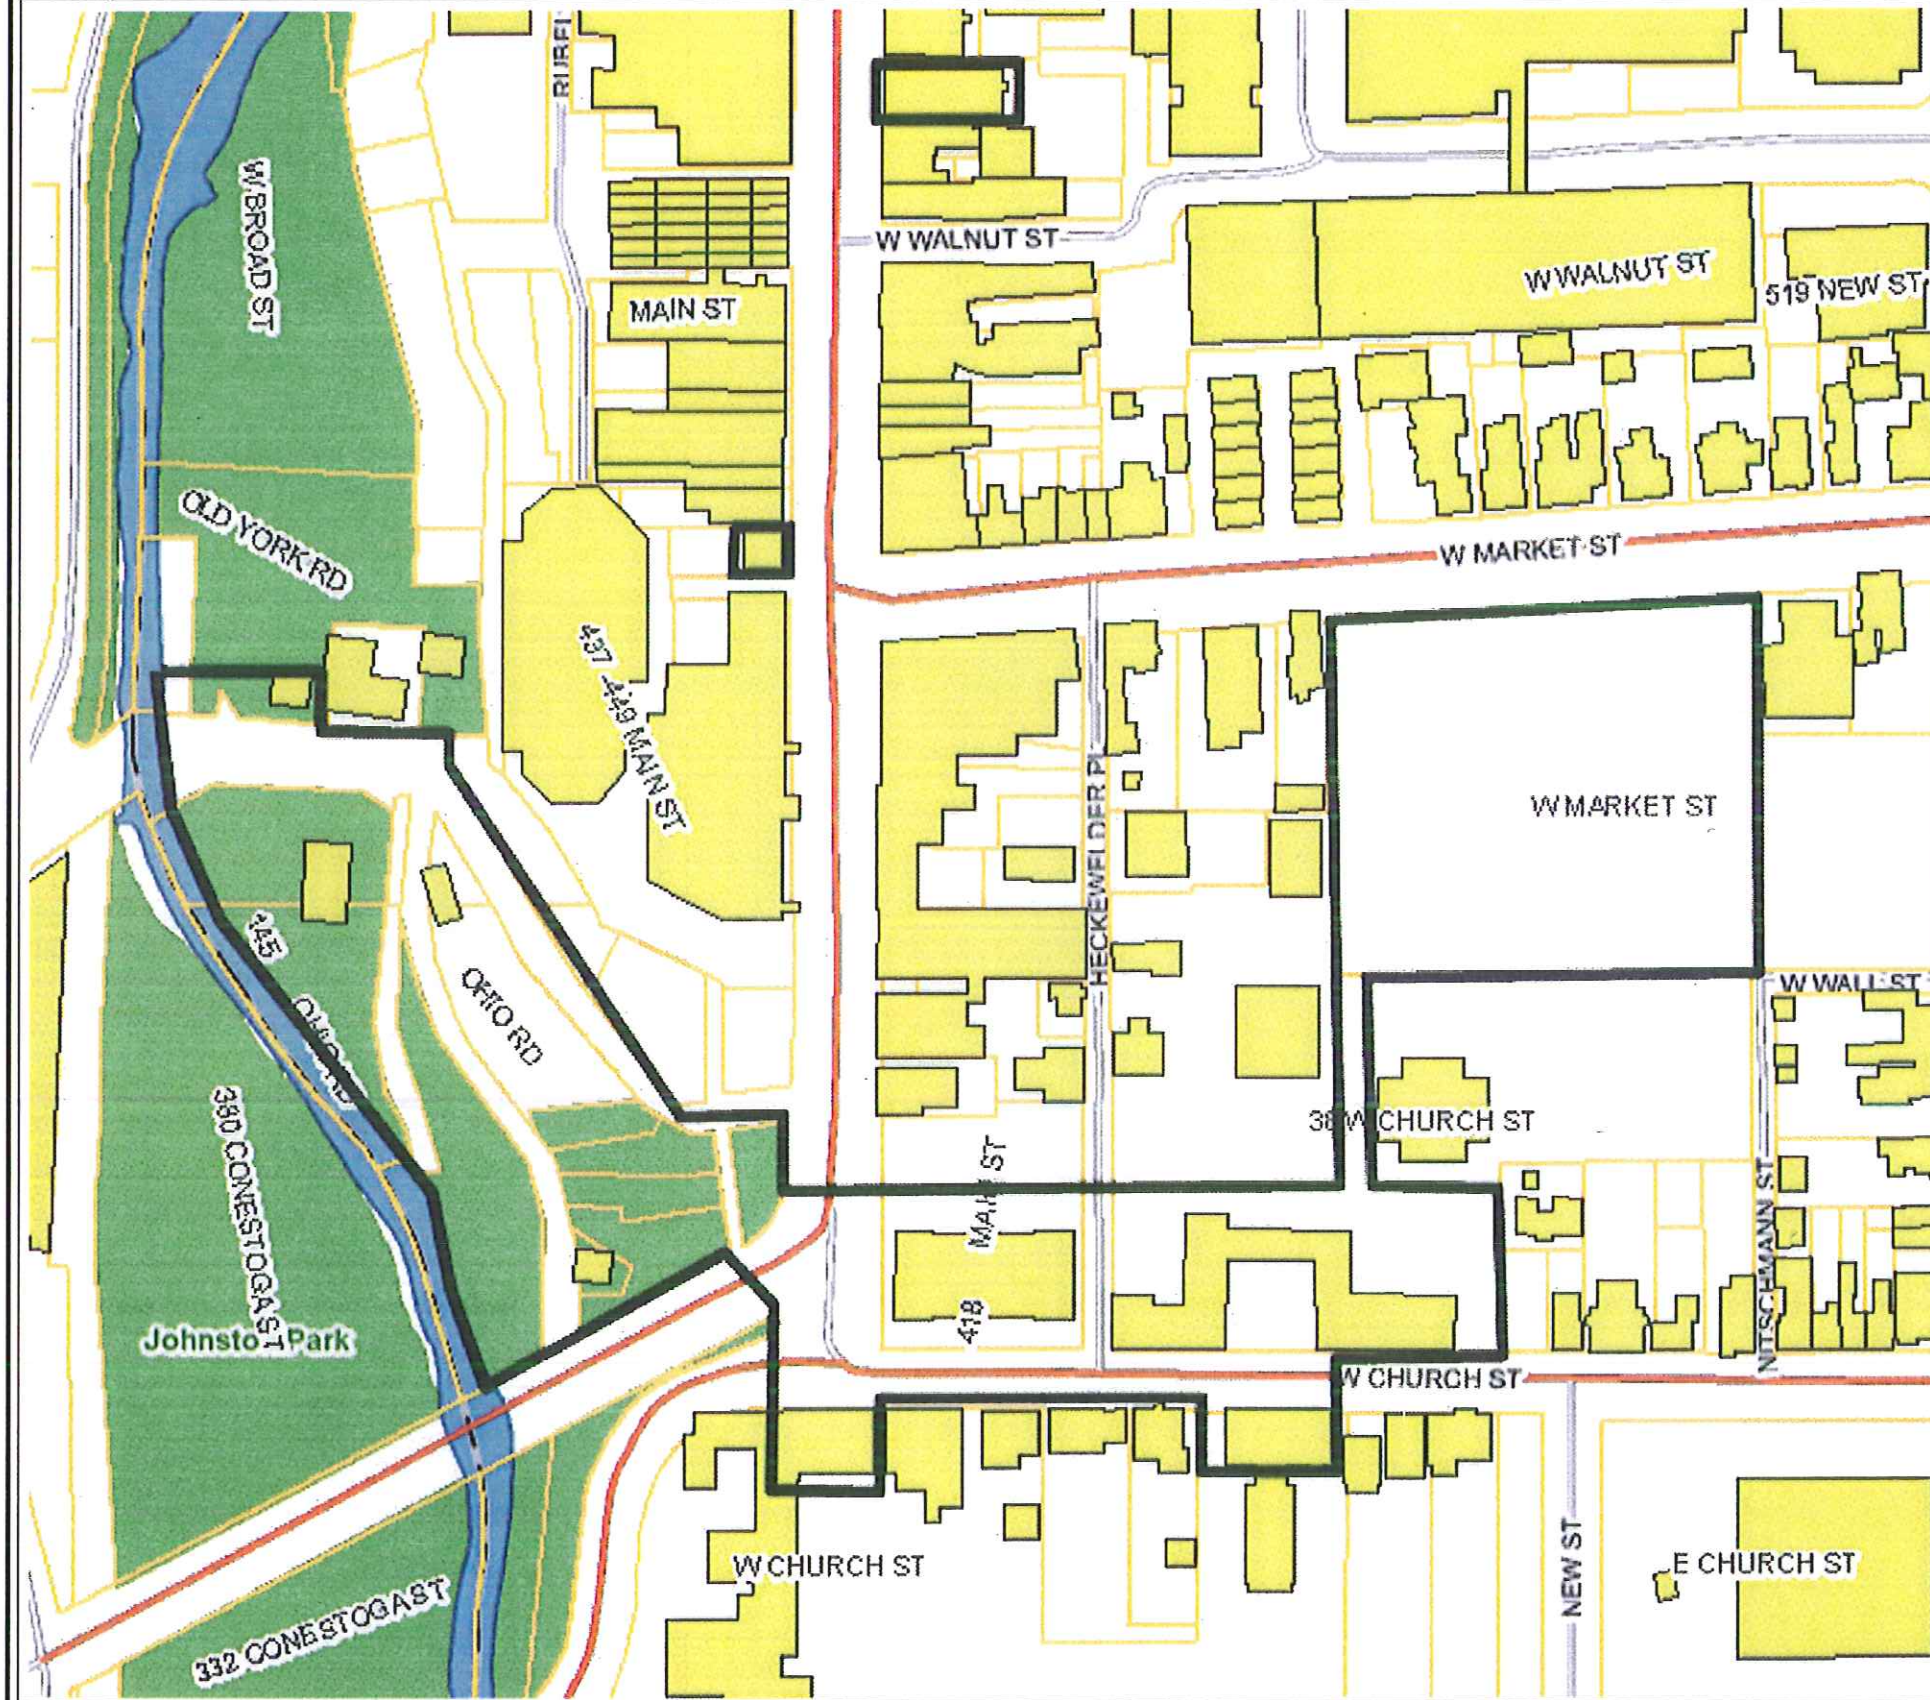

Historic Moravian Bethlehem

Map Notes

Disclaimer

Disclaimer Message

110 55 0 110 Feet

Map Created: 11/2/2011